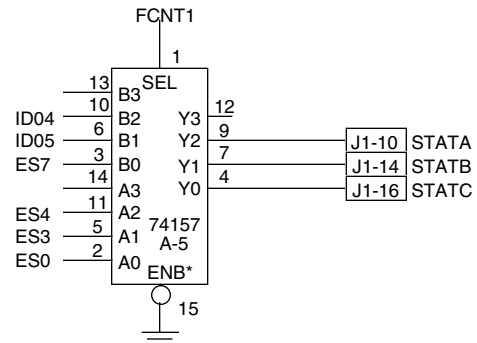

15OUT	J1-40	J8-16	BC15
14OUT	J1-38	J8-14	BC14
13OUT	J1-36	J8-12	BC13
12OUT	J1-34	J8-10	BC12
11OUT	J1-32	J8-8	BC11
10OUT	J1-30	J8-6	BC10
09OUT	J1-28	J8-4	BC09
08OUT	J1-26	J8-2	BC08
07OUT	J1-25	J8-15	BC07
06OUT	J1-27	J8-13	BC06
05OUT	J1-29	J8-11	BC05
04OUT	J1-31	J8-9	BC04
03OUT	J1-33	J8-7	BC03
02OUT	J1-35	J8-5	BC02
01OUT	J1-37	J8-3	BC01
00OUT	J1-39	J8-1	BC00

+5	J1-9	SINGLE CYCLE
	J1-8	WC INC ENB
	J2-8	BA INC ENB
	J2-16	C1
	J2-12	C0
	J2-6	A00
	J1&2-1,3,5,7,11,13,15,17,19-24	
	J8&9-20,22,24,26,28,30,32,34,36,38,40,42,44,46,48,50	

Optronics - DRV11W interface  
(mounted inside scanner cabinet)  
November 6, 1989