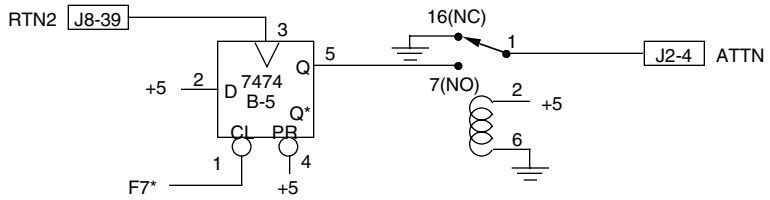

15OUT	J1-40	J8-16	BC15
14OUT	J1-38	J8-14	BC14
13OUT	J1-36	J8-12	BC13
12OUT	J1-34	J8-10	BC12
11OUT	J1-32	J8-8	BC11
10OUT	J1-30	J8-6	BC10
09OUT	J1-28	J8-4	BC09
08OUT	J1-26	J8-2	BC08
07OUT	J1-25	J8-15	BC07
06OUT	J1-27	J8-13	BC06
05OUT	J1-29	J8-11	BC05
04OUT	J1-31	J8-9	BC04
03OUT	J1-33	J8-7	BC03
02OUT	J1-35	J8-5	BC02
01OUT	J1-37	J8-3	BC01
00OUT	J1-39	J8-1	BC00

+5	J1-9	SINGLE CYCLE
	J1-8	WC INC ENB
	J2-8	BA INC ENB
	J2-16	C1
	J2-12	C0
	J2-6	A00
	J1&2-1,3,5,7,11,13,15,17,19-24	
	J8&9-20,22,24,26,28,30,32,34,36,38,40,42,44,46,48,50	

Optronics - DRV11W interface  
(mounted inside scanner cabinet)  
November 6, 1989